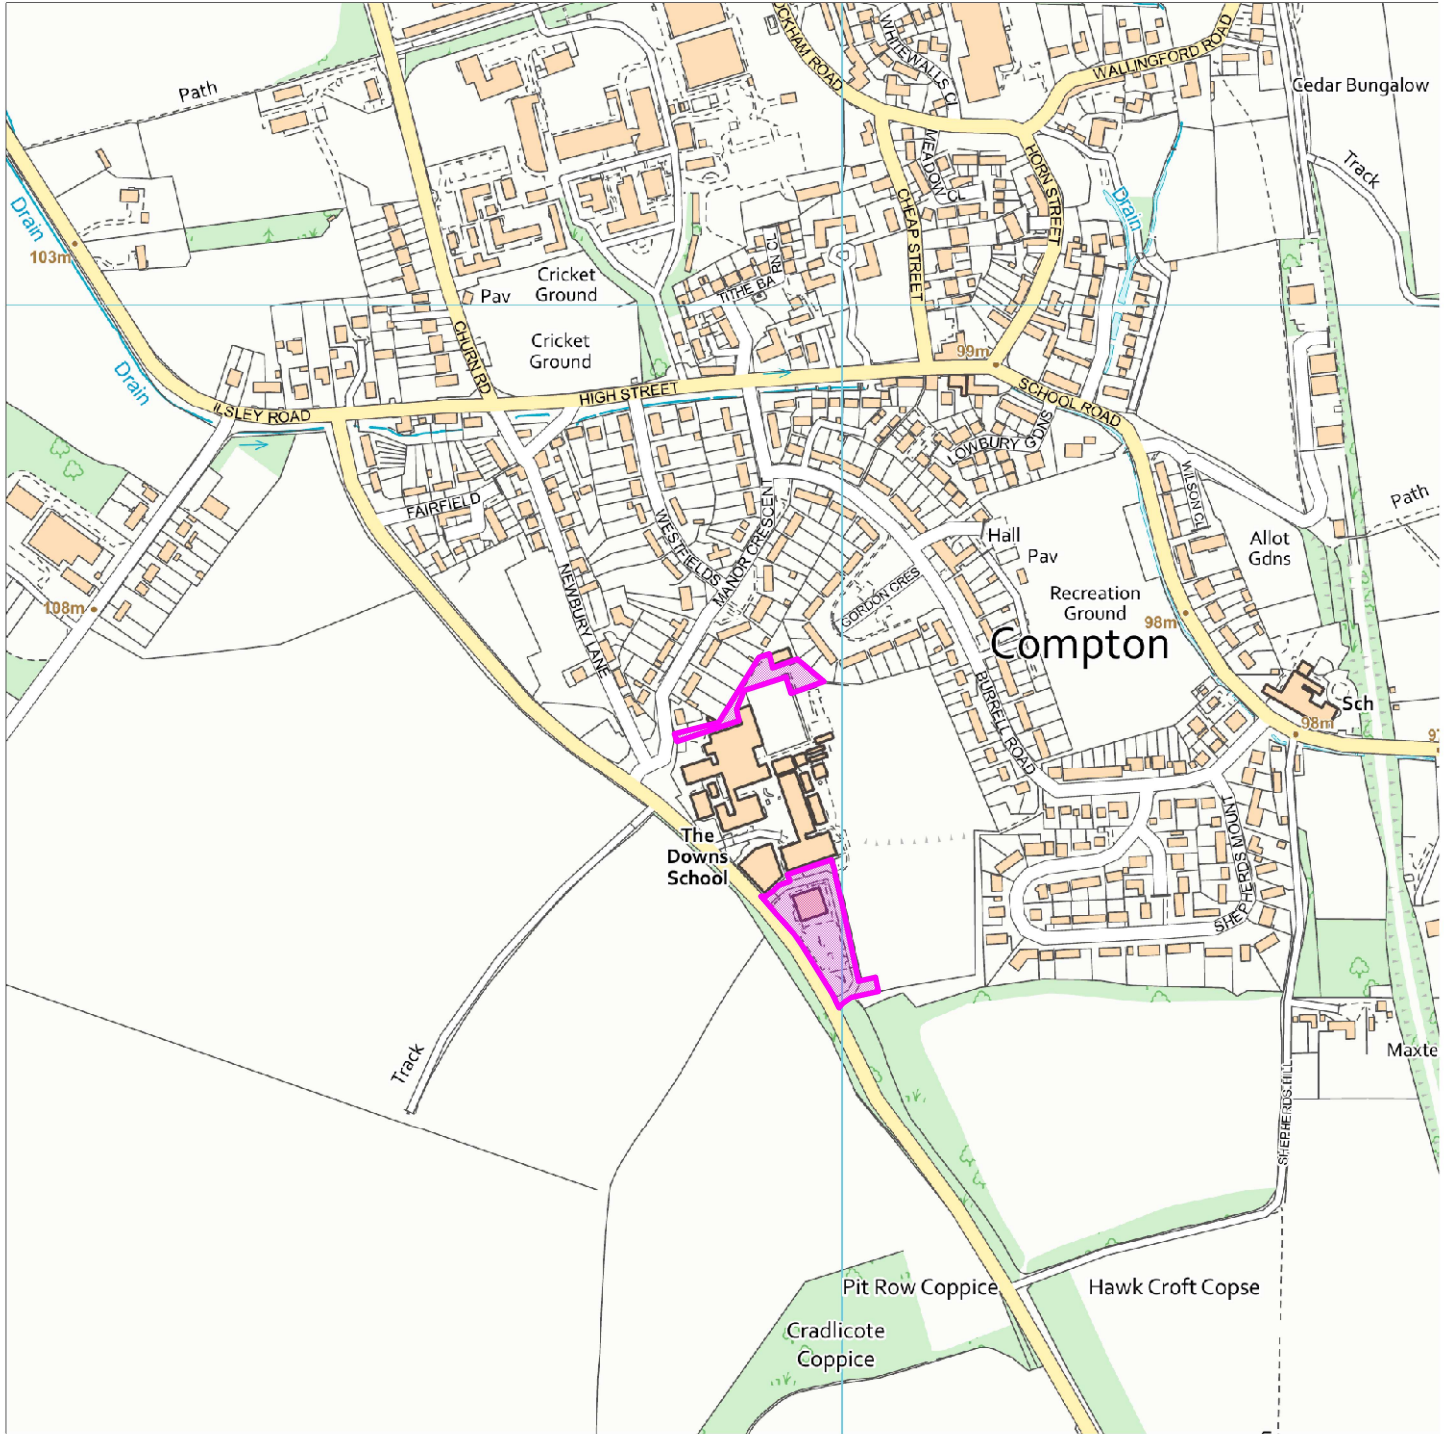

21/02865/REG3

The Downs School, Compton

Map Centre Coordinates :

Scale : 1:6407

Reproduced from the Ordnance Survey map with the permission of the Controller of Her Majesty's Stationery Office © Crown Copyright 2003.

Unauthorised reproduction infringes Crown Copyright and may lead to prosecution or civil proceedings .

<b>Organisation</b>	West Berkshire Council
<b>Department</b>	
<b>Comments</b>	Not Set
<b>Date</b>	10 August 2023
<b>SLA Number</b>	0100024151